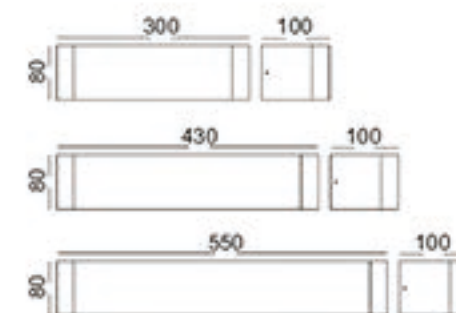

AMB2142

AMB2143

AMB2144

AMB2145

AMB2146

DESCRIPTION

- Model: AMB2142
- Outdoor/indoor LED wall light
- Die-cast aluminium body
- Polycarbonate diffuser
- CCT: 3000-6500K
- SMD LED 6W
- CE/SAA/UL driver

DESCRIPTION