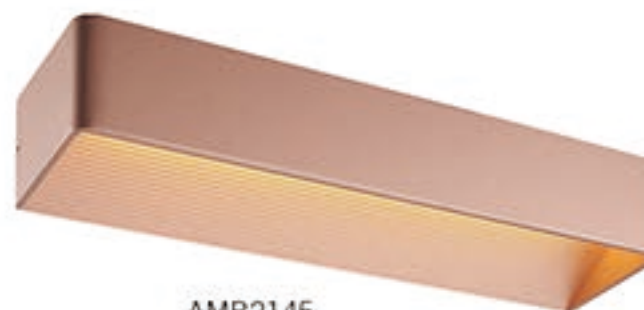

AMB2142

AMB2143

AMB2144

AMB2145

AMB2146

DESCRIPTION

- Model: AMB2142
- Outdoor/indoor LED wall light
- Die-cast aluminium body
- Polycarbonate diffuser
- CCT: 3000-6500K
- SMD LED 6W
- CE/SAA/UL driver

DESCRIPTION

- Model: AMB2143
- Outdoor/indoor LED wall light
- Die-cast aluminium body
- Polycarbonate diffuser
- CCT: 3000-6500K
- SMD LED 6W
- CE/SAA/UL driver

DESCRIPTION

- Model: AMB2144
- Outdoor/indoor LED wall light
- Die-cast aluminium body
- Polycarbonate diffuser
- CCT: 3000-6500K
- SMD LED 9W
- CE/SAA/UL driver

DESCRIPTION

- Model: AMB2145
- Outdoor/indoor LED wall light
- Die-cast aluminium body
- Polycarbonate diffuser
- CCT: 3000-6500K
- SMD LED 12W
- CE/SAA/UL driver

DESCRIPTION

- Model: AMB2146
- Outdoor/indoor LED wall light
- Die-cast aluminium body
- Polycarbonate diffuser
- CCT: 3000-6500K
- SMD LED 18W
- CE/SAA/UL driver