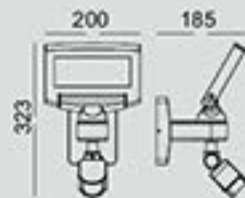

AMB2169

AMB2170

DESCRIPTION

- Model: AMB2169
- Outdoor LED floodlight
- Die-cast aluminium body
- Tempered glass diffuser
- CCT: 3000-6500K
- SMD 8W with driver or AC SMD 8-12W w/o driver

DESCRIPTION

- Model: AMB2170
- Outdoor LED floodlight
- Die-cast aluminium body
- Tempered glass diffuser
- CCT: 3000-6500K
- SMD 18W with driver or AC SMD 20W w/o driver

AMB2178

AMB2164

LH240212-3G

DESCRIPTION

- Model: AMB2164
- Outdoor LED floodlight
- Die-cast aluminium body
- Polycarbonate diffuser
- CCT: 3000-6500K
- COB 6W*2 with driver or AC SMD 11W*2 w/o driver

DESCRIPTION