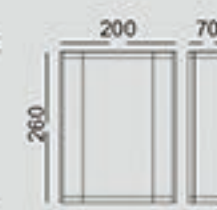

AMB2124

AMB2127

AMB2125

AMB2126

**DESCRIPTION**

- Model: AMB2124
- Outdoor LED bulkhead light
- Die-cast aluminium body
- Opal PC diffuser
- CCT: 3000-6500K
- SMD 12W with driver or AC SMD 12-18W w/o driver

**DESCRIPTION**

- Model: AMB2125
- Outdoor LED bulkhead light
- Die-cast aluminium body
- Opal PC diffuser
- CCT: 3000-6500K
- SMD 8W with driver or AC SMD 8-12W w/o driver

**DESCRIPTION**

- Model: AMB2126
- Outdoor LED bulkhead light
- Die-cast aluminium body
- Opal PC diffuser
- CCT: 3000-6500K
- SMD 12W with driver or AC SMD 12-18W w/o driver