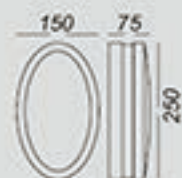

AMB2128A

AMB2128B

AMB2128C

AMB2128D

AMB2129A

AMB2129B

AMB2129C

AMB2129D

**DESCRIPTION**

- Model: AMB2128
- Outdoor LED bulkhead light
- Die-cast aluminium body
- Opal PC diffuser
- CCT: 3000-6500K
- SMD 12W with driver or AC SMD 12-18W w/o driver

**DESCRIPTION**

- Model: AMB2129
- Outdoor LED bulkhead light
- Die-cast aluminium body
- Opal PC diffuser
- CCT: 3000-6500K
- SMD 12W with driver or AC SMD 12-18W w/o driver