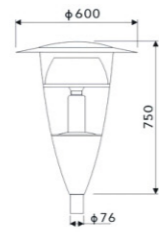

R018

Applications:

- Garden, Avenue, Riverside Road, Park, Business center, etc.

Specification:

- Aluminium die-cast housing and steel pole
- High temperature resistant PC diffuser
- Integrated control gear is required
- Suggested installation height: 3M - 4M
- Working environment: -35°C ~ +45°C
- 220V-240V 50Hz / 110V-130V 60Hz
- E27/E40 MHL/HPS 70W-150W
- IP rating: IP65

R019

Applications:

- Garden, Avenue, Riverside Road, Park, Business center, etc.

Specification:

- Aluminium die-cast housing and steel pole
- High temperature resistant PC diffuser
- Integrated control gear is required
- Suggested installation height: 3M - 4M
- Working environment: -35°C ~ +45°C
- 220V-240V 50Hz / 110V-130V 60Hz
- E27/E40 MHL/HPS 70W-150W
- IP rating: IP65