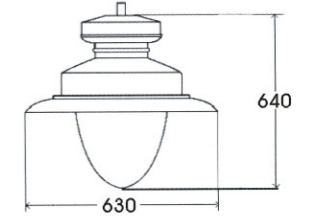

R018

Applications:

- Garden, Avenue, Riverside Road, Park, Business center, etc.

Specification:

- Aluminium die-cast housing and steel pole
- High temperature resistant PC diffuser
- Integrated control gear is required
- Suggested installation height: 3M - 4M
- Working environment: -35°C ~ +45°C
- 220V-240V 50Hz / 110V-130V 60Hz
- E27/E40 MHL/HPS 70W-150W
- IP rating: IP65

R019

Applications:

- Garden, Avenue, Riverside Road, Park, Business center, etc.

Specification:

- Aluminium die-cast housing and steel pole
- High temperature resistant PC diffuser
- Integrated control gear is required
- Suggested installation height: 3M - 4M
- Working environment: -35°C ~ +45°C
- 220V-240V 50Hz / 110V-130V 60Hz
- E27/E40 MHL/HPS 70W-150W
- IP rating: IP65