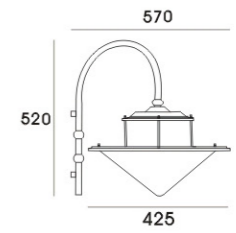

R024

Applications:

- Garden, Avenue, Riverside Road, Park, Business center, etc.

Specification:

- Aluminium die-cast housing and steel pole
- High temperature resistant PC diffuser
- Integrated control gear is required
- Suggested installation height: 3M - 4M
- Working environment: -35°C ~ +45°C
- 220V-240V 50Hz / 110V-130V 60Hz
- E27/E40 MHL/HPS 70W-150W
- IP rating: IP65

R025

Applications:

- Garden, Avenue, Riverside Road, Park, Business center, etc.

Specification:

- Aluminium die-cast housing and steel pole
- High temperature resistant PC diffuser
- Integrated control gear is required
- Suggested installation height: 3M - 4M
- Working environment: -35°C ~ +45°C
- 220V-240V 50Hz / 110V-130V 60Hz
- E27/E40 MHL/HPS 70W-150W
- IP rating: Ip65