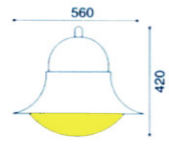

R024

Applications:

- Garden, Avenue, Riverside Road, Park, Business center, etc.

Specification:

- Aluminium die-cast housing and steel pole
- High temperature resistant PC diffuser
- Integrated control gear is required
- Suggested installation height: 3M - 4M
- Working environment: -35°C ~ +45°C
- 220V-240V 50Hz / 110V-130V 60Hz
- E27/E40 MHL/HPS 70W-150W
- IP rating: IP65

R025

Applications:

- Garden, Avenue, Riverside Road, Park, Business center, etc.

Specification:

- Aluminium die-cast housing and steel pole
- High temperature resistant PC diffuser
- Integrated control gear is required
- Suggested installation height: 3M - 4M
- Working environment: -35°C ~ +45°C
- 220V-240V 50Hz / 110V-130V 60Hz
- E27/E40 MHL/HPS 70W-150W
- IP rating: Ip65