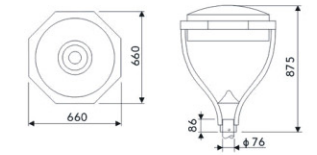

R032

Applications:

- Garden, Avenue, Riverside Road, Park, Business center, etc.

Specification:

- Aluminium die-cast housing and steel pole
- Clear tempered glass diffuser
- Integrated control gear is required
- Suggested installation height: 3M - 4M
- Working environment: -35°C ~ +45°C
- 220V-240V 50Hz / 110V-130V 60Hz
- E27/E40 MHL/HPS 70W-150W
- IP rating: IP65

R033

Applications:

- Garden, Avenue, Riverside Road, Park, Business center, etc.

Specification:

- Aluminium die-cast housing and steel pole
- Clear tempered glass diffuser
- Integrated control gear is required
- Suggested installation height: 3M - 4M
- Working environment: -35°C ~ +45°C
- 220V-240V 50Hz / 110V-130V 60Hz
- E27/E40 MHL/HPS 70W-150W
- IP rating: IP65