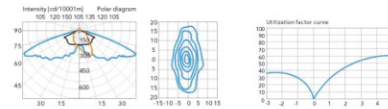

R032

Applications:

- Garden, Avenue, Riverside Road, Park, Business center, etc.

Specification:

- Aluminium die-cast housing and steel pole
- Clear tempered glass diffuser
- Integrated control gear is required
- Suggested installation height: 3M - 4M
- Working environment: -35°C ~ +45°C
- 220V-240V 50Hz / 110V-130V 60Hz
- E27/E40 MHL/HPS 70W-150W
- IP rating: IP65

R033

Applications:

- Garden, Avenue, Riverside Road, Park, Business center, etc.

Specification:

- Aluminium die-cast housing and steel pole
- Clear tempered glass diffuser
- Integrated control gear is required
- Suggested installation height: 3M - 4M
- Working environment: -35°C ~ +45°C
- 220V-240V 50Hz / 110V-130V 60Hz
- E27/E40 MHL/HPS 70W-150W
- IP rating: IP65