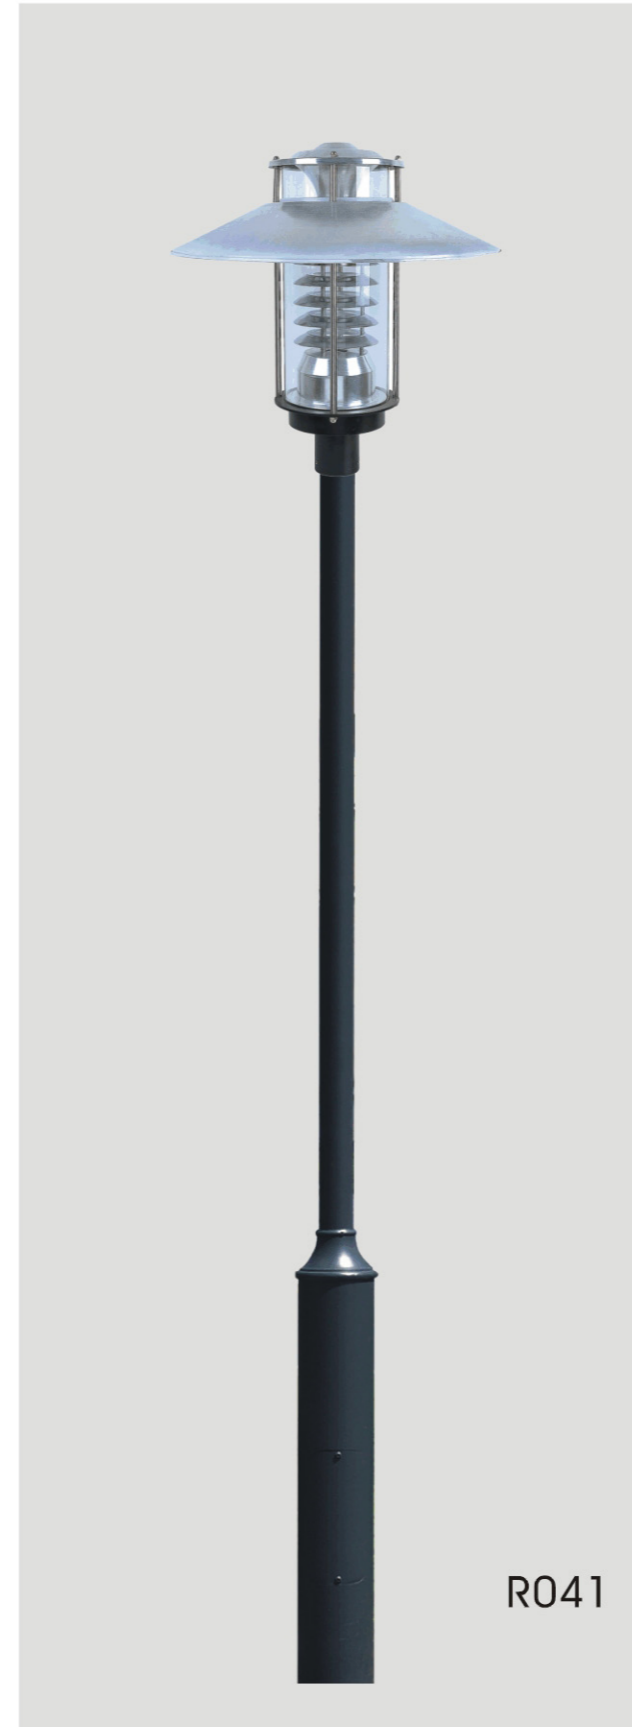

Applications:

- Garden, Avenue, Riverside Road, Park, Business center, etc.

Specification:

- Aluminium die-cast housing and steel pole
- High temperature resistant PC diffuser
- Integrated control gear is required
- Suggested installation height: 3M - 4M
- Working environment: -35°C ~ +45°C
- 220V-240V 50Hz / 110V-130V 60Hz
- E27/E40 MHL/HPS 70W-150W
- IP rating: IP65

R040

Applications:

- Garden, Avenue, Riverside Road, Park, Business center, etc.

Specification:

- Aluminium die-cast housing and steel pole
- High temperature resistant PC diffuser
- Integrated control gear is required
- Suggested installation height: 3M - 4M
- Working environment: -35°C ~ +45°C
- 220V-240V 50Hz / 110V-130V 60Hz
- E27/E40 MHL/HPS 70W-150W
- IP rating: IP65