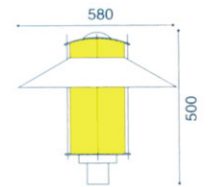

Applications:

- Garden, Avenue, Riverside Road, Park, Business center, etc.

Specification:

- Aluminium die-cast housing and steel pole
- High temperature resistant PC diffuser
- Integrated control gear is required
- Suggested installation height: 3M - 4M
- Working environment: -35°C ~ +45°C
- 220V-240V 50Hz / 110V-130V 60Hz
- E27/E40 MHL/HPS 70W-150W
- IP rating: IP65

R040

Applications:

- Garden, Avenue, Riverside Road, Park, Business center, etc.

Specification:

- Aluminium die-cast housing and steel pole
- High temperature resistant PC diffuser
- Integrated control gear is required
- Suggested installation height: 3M - 4M
- Working environment: -35°C ~ +45°C
- 220V-240V 50Hz / 110V-130V 60Hz
- E27/E40 MHL/HPS 70W-150W
- IP rating: IP65