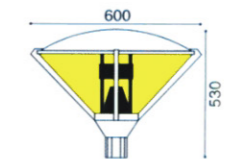

R004

Applications:

- Garden, Avenue, Riverside Road, Park, Business center, etc.

Specification:

- Aluminium die-cast housing and steel pole
- High temperature resistant PC diffuser
- Integrated control gear is required
- Suggested installation height: 3M - 4M
- Working environment: -35°C ~ +45°C
- 220V-240V 50Hz / 110V-130V 60Hz
- E27/E40 MHL/HPS 70W-150W
- IP rating: IP65

R005

Applications:

- Garden, Avenue, Riverside Road, Park, Business center, etc.

Specification:

- Aluminium die-cast housing and steel pole
- High temperature resistant PC diffuser
- Integrated control gear is required
- Suggested installation height: 3M - 4M
- Working environment: -35°C ~ +45°C
- 220V-240V 50Hz / 110V-130V 60Hz
- E27/E40 MHL/HPS 70W-150W
- IP rating: IP65