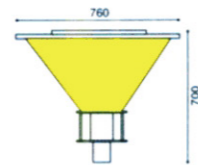

R004

Applications:

- Garden, Avenue, Riverside Road, Park, Business center, etc.

Specification:

- Aluminium die-cast housing and steel pole
- High temperature resistant PC diffuser
- Integrated control gear is required
- Suggested installation height: 3M - 4M
- Working environment: -35°C ~ +45°C
- 220V-240V 50Hz / 110V-130V 60Hz
- E27/E40 MHL/HPS 70W-150W
- IP rating: IP65

R005

Applications:

- Garden, Avenue, Riverside Road, Park, Business center, etc.

Specification:

- Aluminium die-cast housing and steel pole
- High temperature resistant PC diffuser
- Integrated control gear is required
- Suggested installation height: 3M - 4M
- Working environment: -35°C ~ +45°C
- 220V-240V 50Hz / 110V-130V 60Hz
- E27/E40 MHL/HPS 70W-150W
- IP rating: IP65