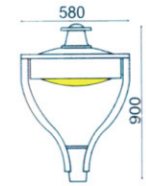

R010

Applications:

- Garden, Avenue, Riverside Road, Park, Business center, etc.

Specification:

- Aluminium die-cast housing and steel pole
- High temperature resistant PC diffuser
- Integrated control gear is required
- Suggested installation height: 3M - 4M
- Working environment: -35°C ~ +45°C
- 220V-240V 50Hz / 110V-130V 60Hz
- E27/E40 MHL/HPS 70W-150W
- IP rating: IP65

R011

Applications:

- Garden, Avenue, Riverside Road, Park, Business center, etc.

Specification:

- Aluminium die-cast housing and steel pole
- Clear tempered glass diffuser
- Integrated control gear is required
- Suggested installation height: 3M - 4M
- Working environment: -35°C ~ +45°C
- 220V-240V 50Hz / 110V-130V 60Hz
- E27/E40 MHL/HPS 70W-150W
- IP rating: Ip65