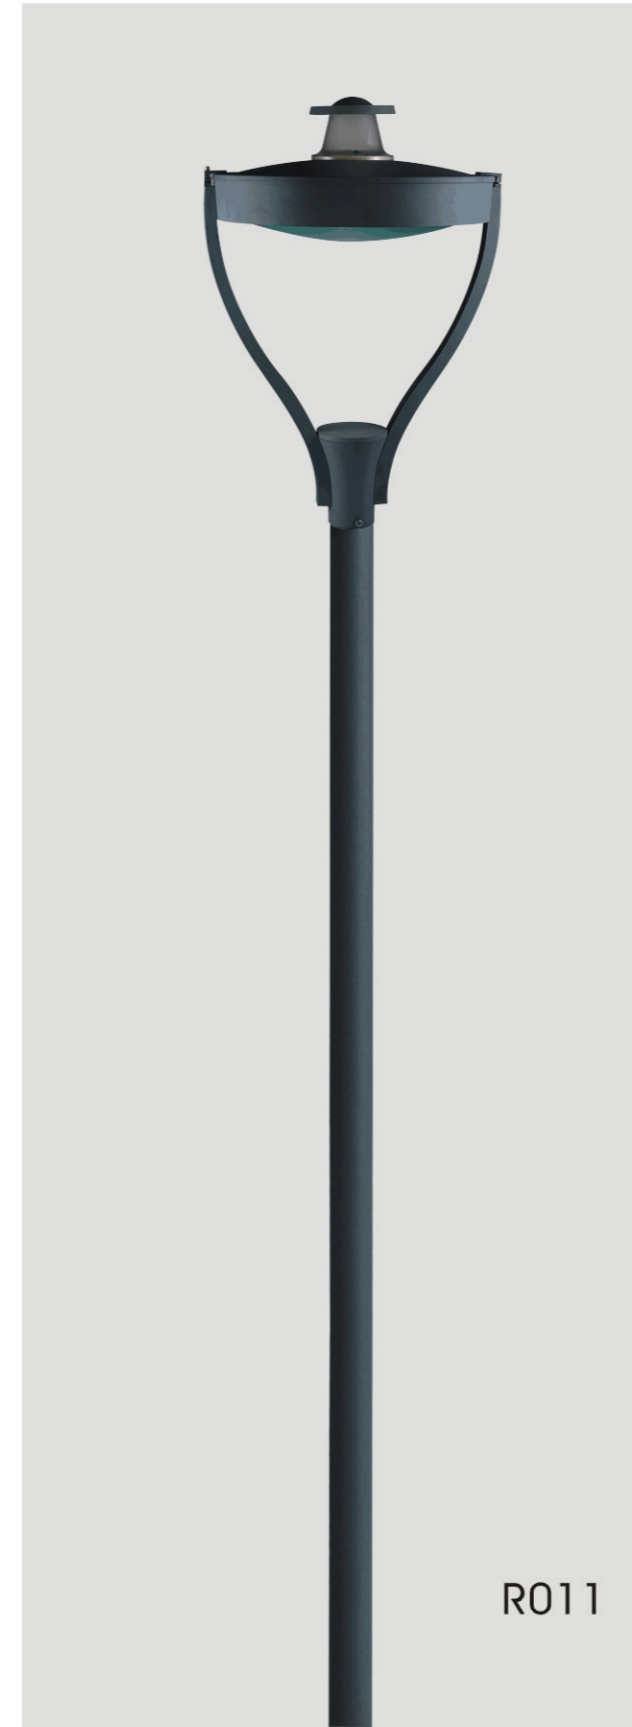

R010

Applications:

- Garden, Avenue, Riverside Road, Park, Business center, etc.

Specification:

- Aluminium die-cast housing and steel pole
- High temperature resistant PC diffuser
- Integrated control gear is required
- Suggested installation height: 3M - 4M
- Working environment: -35°C ~ +45°C
- 220V-240V 50Hz / 110V-130V 60Hz
- E27/E40 MHL/HPS 70W-150W
- IP rating: IP65

R011

Applications:

- Garden, Avenue, Riverside Road, Park, Business center, etc.

Specification:

- Aluminium die-cast housing and steel pole
- Clear tempered glass diffuser
- Integrated control gear is required
- Suggested installation height: 3M - 4M
- Working environment: -35°C ~ +45°C
- 220V-240V 50Hz / 110V-130V 60Hz
- E27/E40 MHL/HPS 70W-150W
- IP rating: Ip65