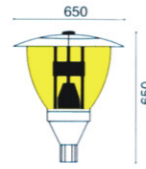

R010

Applications:

- Garden, Avenue, Riverside Road, Park, Business center, etc.

Specification:

- Aluminium die-cast housing and steel pole
- High temperature resistant PC diffuser
- Integrated control gear is required
- Suggested installation height: 3M - 4M
- Working environment: -35°C ~ +45°C
- 220V-240V 50Hz / 110V-130V 60Hz
- E27/E40 MHL/HPS 70W-150W
- IP rating: IP65

R011

Applications:

- Garden, Avenue, Riverside Road, Park, Business center, etc.

Specification:

- Aluminium die-cast housing and steel pole
- Clear tempered glass diffuser
- Integrated control gear is required
- Suggested installation height: 3M - 4M
- Working environment: -35°C ~ +45°C
- 220V-240V 50Hz / 110V-130V 60Hz
- E27/E40 MHL/HPS 70W-150W
- IP rating: Ip65