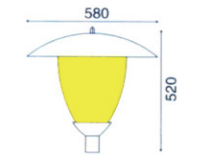

R012

Applications:

- Garden, Avenue, Riverside Road, Park, Business center, etc.

Specification:

- Aluminium die-cast housing and steel pole
- High temperature resistant PC diffuser
- Integrated control gear is required
- Suggested installation height: 3M - 4M
- Working environment: -35°C ~ +45°C
- 220V-240V 50Hz / 110V-130V 60Hz
- E27/E40 MHL/HPS 70W-150W
- IP rating: IP65

R013

Applications:

- Garden, Avenue, Riverside Road, Park, Business center, etc.

Specification:

- Aluminium die-cast housing and steel pole
- High temperature resistant PC diffuser
- Integrated control gear is required
- Suggested installation height: 3M - 4M
- Working environment: -35°C ~ +45°C
- 220V-240V 50Hz / 110V-130V 60Hz
- E27/E40 MHL/HPS 70W-150W
- IP rating: IP65