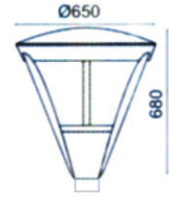

R012

Applications:

- Garden, Avenue, Riverside Road, Park, Business center, etc.

Specification:

- Aluminium die-cast housing and steel pole
- High temperature resistant PC diffuser
- Integrated control gear is required
- Suggested installation height: 3M - 4M
- Working environment: -35°C ~ +45°C
- 220V-240V 50Hz / 110V-130V 60Hz
- E27/E40 MHL/HPS 70W-150W
- IP rating: IP65

R013

Applications:

- Garden, Avenue, Riverside Road, Park, Business center, etc.

Specification:

- Aluminium die-cast housing and steel pole
- High temperature resistant PC diffuser
- Integrated control gear is required
- Suggested installation height: 3M - 4M
- Working environment: -35°C ~ +45°C
- 220V-240V 50Hz / 110V-130V 60Hz
- E27/E40 MHL/HPS 70W-150W
- IP rating: IP65