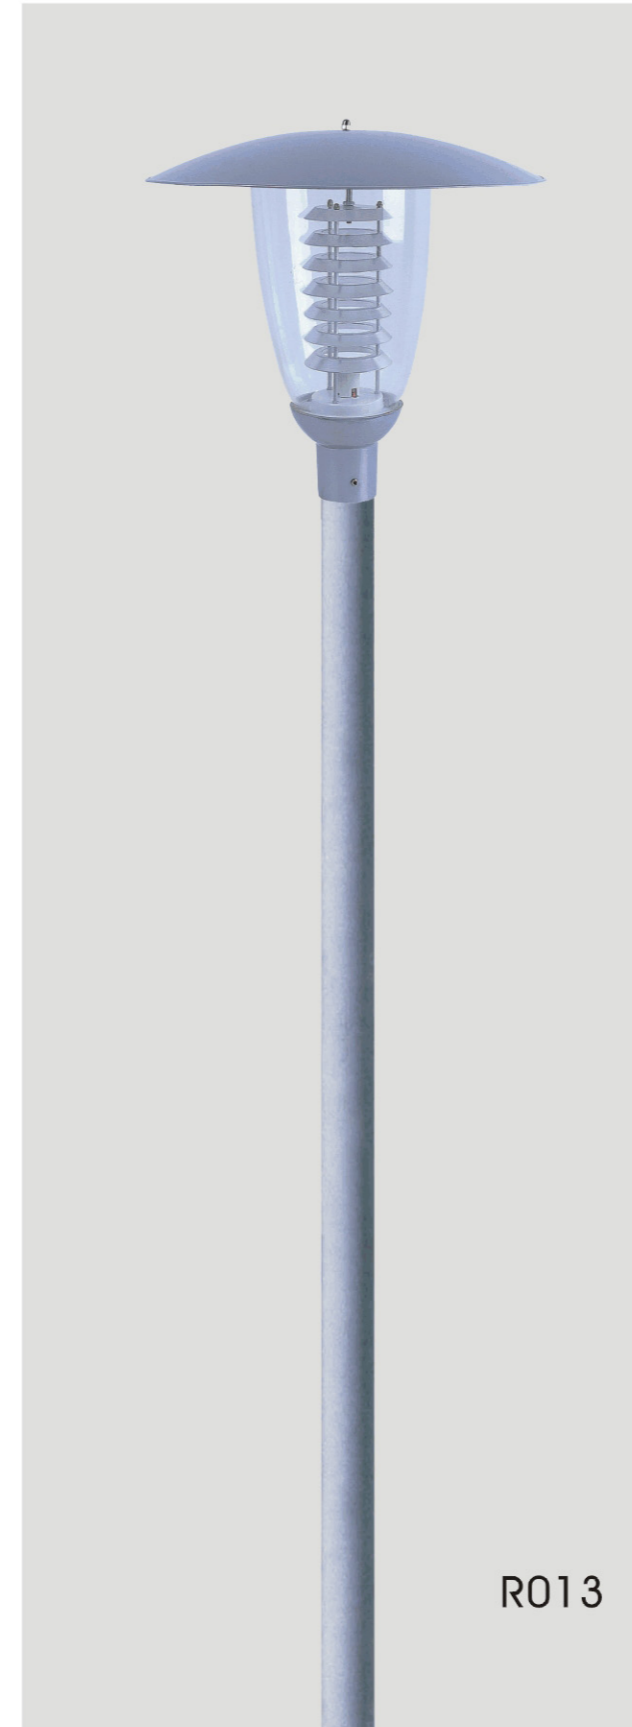

R012

Applications:

- Garden, Avenue, Riverside Road, Park, Business center, etc.

Specification:

- Aluminium die-cast housing and steel pole
- High temperature resistant PC diffuser
- Integrated control gear is required
- Suggested installation height: 3M - 4M
- Working environment: -35°C ~ +45°C
- 220V-240V 50Hz / 110V-130V 60Hz
- E27/E40 MHL/HPS 70W-150W
- IP rating: IP65

R013

Applications:

- Garden, Avenue, Riverside Road, Park, Business center, etc.

Specification:

- Aluminium die-cast housing and steel pole
- High temperature resistant PC diffuser
- Integrated control gear is required
- Suggested installation height: 3M - 4M
- Working environment: -35°C ~ +45°C
- 220V-240V 50Hz / 110V-130V 60Hz
- E27/E40 MHL/HPS 70W-150W
- IP rating: IP65