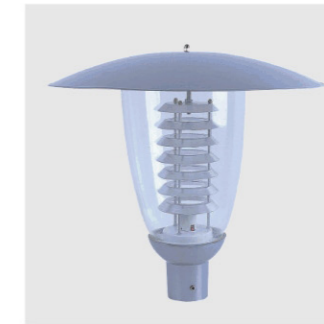

R012

Applications:

- Garden, Avenue, Riverside Road, Park, Business center, etc.

Specification:

- Aluminium die-cast housing and steel pole
- High temperature resistant PC diffuser
- Integrated control gear is required
- Suggested installation height: 3M - 4M
- Working environment: -35°C ~ +45°C
- 220V-240V 50Hz / 110V-130V 60Hz
- E27/E40 MHL/HPS 70W-150W
- IP rating: IP65

R013

Applications:

- Garden, Avenue, Riverside Road, Park, Business center, etc.

Specification:

- Aluminium die-cast housing and steel pole
- High temperature resistant PC diffuser
- Integrated control gear is required
- Suggested installation height: 3M - 4M
- Working environment: -35°C ~ +45°C
- 220V-240V 50Hz / 110V-130V 60Hz
- E27/E40 MHL/HPS 70W-150W
- IP rating: IP65