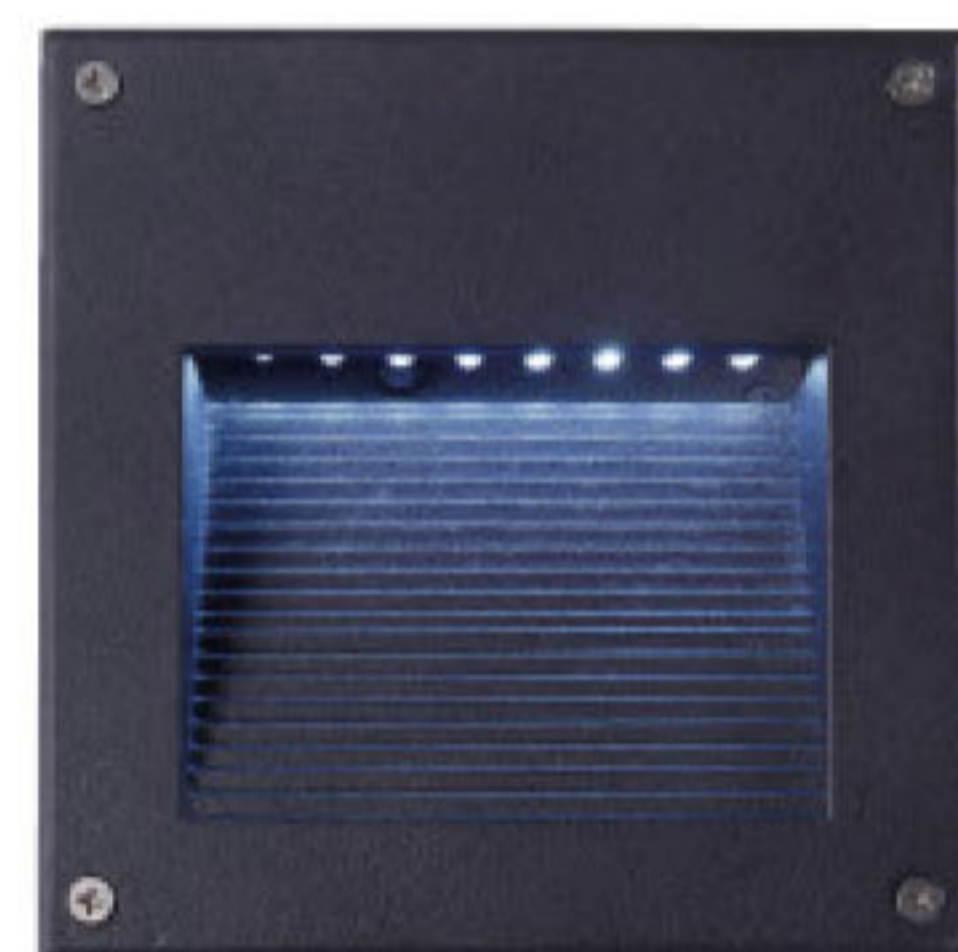

DESCRIPTION

- Aluminium body
- Frost glass
- Plastic recess housing included
- 25x0.1W/LED

CE

LAMP:

LED: 
Different color available
(white/green/blue/amber/red)

AM039A

AM039C

15

AM002A

AM002B

AM002C

AM002D
10LEDs

AM002E

16

DESCRIPTION

- Aluminium body
- Tempered glass(A,B)/Clear PC(C)
- Plastic recess housing included
- 16x0.1W/LED

CE

LAMP:

LED: 
Different color available
(white/green/blue/amber/red)

AM039B