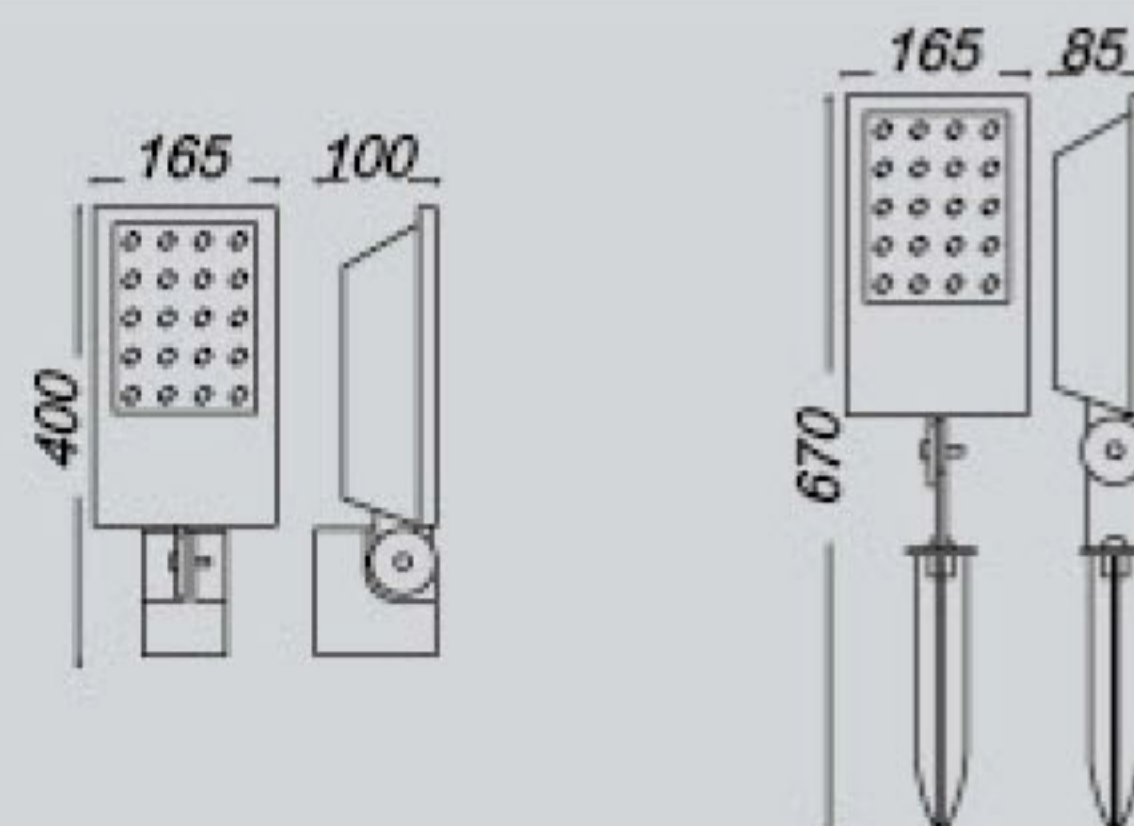

3

AM3021

DESCRIPTION

- Aluminium body
- Tempered glass diffuser
- 220-240V 50Hz / 12V 50Hz
- 20x1W/LED IP55

CE

LAMP:

LED: 
Different color available
(white/green/blue/amber/red)

AM3021A

4

AM3031

DESCRIPTION

- Aluminium body
- Tempered glass diffuser
- 220-240V 50Hz / 12V 50Hz
- 9W/LED IP55

CE

LAMP:

LED: 
Different color available
(white/green/blue/amber/red)

AM3031A