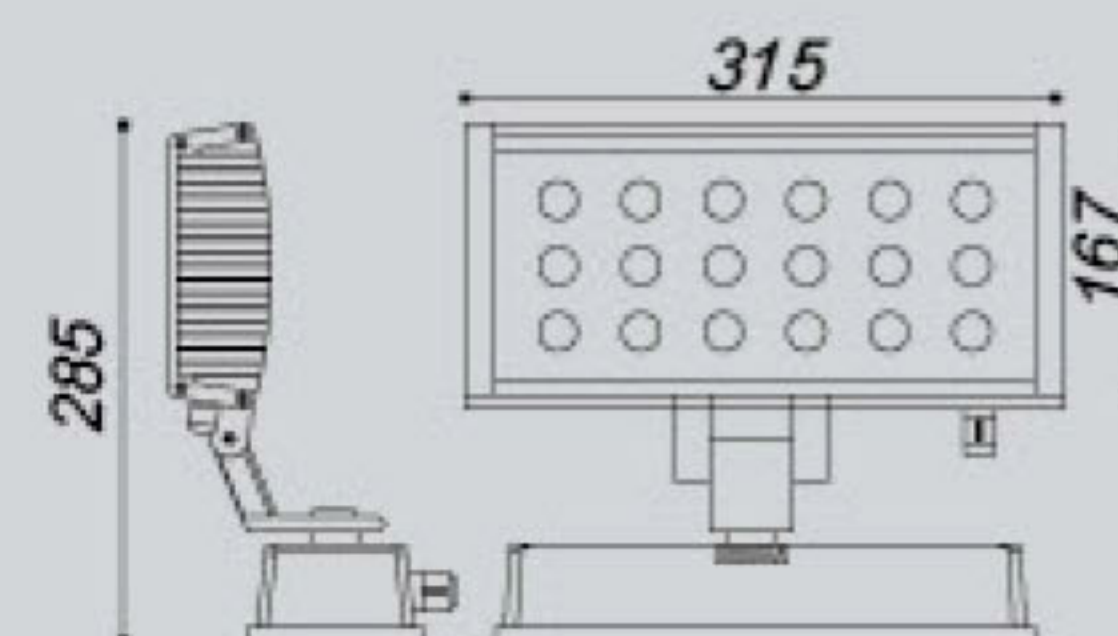

5

AM3041

AM3041A

DESCRIPTION

- Aluminium body
- Tempered glass diffuser
- 220-240V 50Hz / 12V 50Hz
- 1W/LED IP55

CE

LAMP:

LED: 
Different color available
(white/green/blue/amber/red)

6

AM3051

AM3051A

DESCRIPTION

- Aluminium body
- Tempered glass diffuser
- 220-240V 50Hz / 12V 50Hz
- 1W/LED IP55

CE

LAMP:

LED: 
Different color available
(white/green/blue/amber/red)