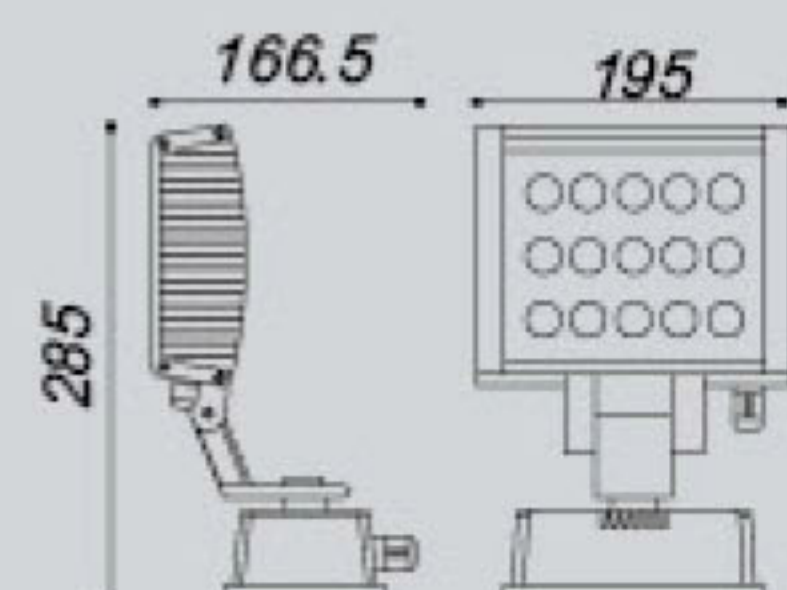

5

AM3041

AM3041A

DESCRIPTION

- Aluminium body
- Tempered glass diffuser
- 220-240V 50Hz / 12V 50Hz
- 1W/LED IP55

CE

LAMP:

LED: 
Different color available
(white/green/blue/amber/red)

6

AM3051

AM3051A

DESCRIPTION

- Aluminium body
- Tempered glass diffuser
- 220-240V 50Hz / 12V 50Hz
- 1W/LED IP55

CE

LAMP:

LED: 
Different color available
(white/green/blue/amber/red)